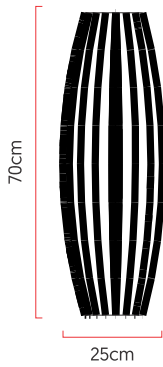

Finishing options

	01 Wood Imbuia		02 Wood Freijo
	03 Wood Walnut		04 Wood Teak
	05 Wood Pine		06 Wood Ebano
	07 Wood Ebano Macassar		08 Wood Platinum
	09 Wood Rovere		10 Wood Linear Walnut
	11 Wood Cinamomo		12 Wood Ironwood