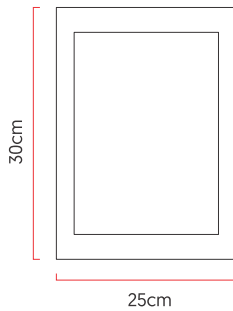

Finishing options

	01 Wood Imbuia		02 Wood Freijo
	03 Wood Walnut		04 Wood Teak
	05 Wood Pine		06 Wood Ebano
	07 Wood Ebano Macassar		08 Wood Platinum
	09 Wood Rovere		10 Wood Linear Walnut
	11 Wood Cinamomo		12 Wood Ironwood