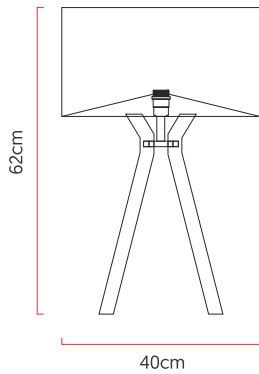

Finishing options

	01 Wood Imbuia		02 Wood Freijo
	03 Wood Walnut		04 Wood Teak
	05 Wood Pine		06 Wood Ebano
	07 Wood Ebano Macassar		08 Wood Platinum
	09 Wood Rovere		10 Wood Linear Walnut
	11 Wood Cinamomo		12 Wood Ironwood