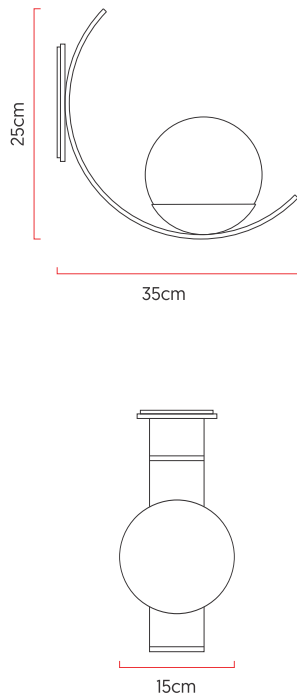

Finishing options

	01 Wood Imbuia		02 Wood Freijo
	03 Wood Walnut		04 Wood Teak
	05 Wood Pine		06 Wood Ebano
	07 Wood Ebano Macassar		08 Wood Platinum
	09 Wood Rovere		10 Wood Linear Walnut
	11 Wood Cinamomo		12 Wood Ironwood