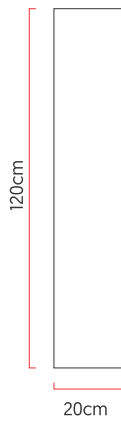

Reference: AR39
 Line: Wave
 Category: Wall
 Description: Wall Wave REF AR39
 Dimensions:
 • Height: 47.24in [120cm]
 • Width: 7.87in [20cm]
 • Length: 5.91in [15cm]

Weight: 5.000g
 Material: Natural wood veneer, MDF, Acrylic

Integrated LED strip 1x driver housed in the luminaire
 Color Temperature: 3000K
 CRI: 90
 Luminous flux: 4290 lm
 Delivered lumens: 2022 lm
 Total power: 58w
 Input Voltage: 110V - 220V
 Input Frequency: 60 Hz
 Insulation: Class II