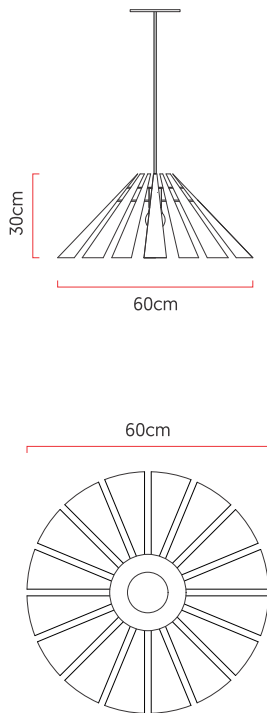

Finishing options

	01 Wood Imbuia		02 Wood Freijo
	03 Wood Walnut		04 Wood Teak
	05 Wood Pine		06 Wood Ebano
	07 Wood Ebano Macassar		08 Wood Platinum
	09 Wood Rovere		10 Wood Linear Walnut
	11 Wood Cinamomo		12 Wood Ironwood