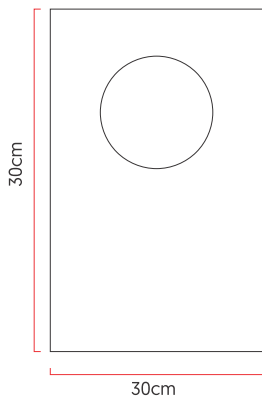

Finishing options

	01 Wood Imbuia		02 Wood Freijo
	03 Wood Walnut		04 Wood Teak
	05 Wood Pine		06 Wood Ebano
	07 Wood Ebano Macassar		08 Wood Platinum
	09 Wood Rovere		10 Wood Linear Walnut
	11 Wood Cinamomo		12 Wood Ironwood