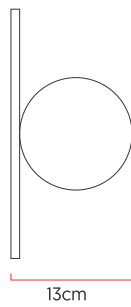

Finishing options

	01 Wood Imbuia		02 Wood Freijo
	03 Wood Walnut		04 Wood Teak
	05 Wood Pine		06 Wood Ebano
	07 Wood Ebano Macassar		08 Wood Platinum
	09 Wood Rovere		10 Wood Linear Walnut
	11 Wood Cinamomo		12 Wood Ironwood