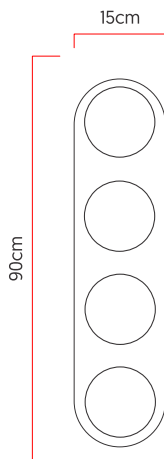

Finishing options

	01 Wood Imbuia		02 Wood Freijo
	03 Wood Walnut		04 Wood Teak
	05 Wood Pine		06 Wood Ebano
	07 Wood Ebano Macassar		08 Wood Platinum
	09 Wood Rovere		10 Wood Linear Walnut
	11 Wood Cinamomo		12 Wood Ironwood