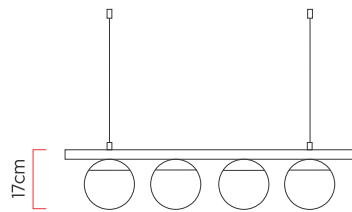

Finishing options

	01 Wood Imbuia		02 Wood Freijo
	03 Wood Walnut		04 Wood Teak
	05 Wood Pine		06 Wood Ebano
	07 Wood Ebano Macassar		08 Wood Platinum
	09 Wood Rovere		10 Wood Linear Walnut
	11 Wood Cinamomo		12 Wood Ironwood