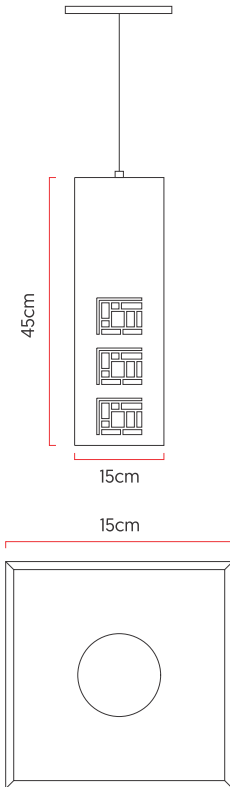

Finishing options

	01 Wood Imbuia		02 Wood Freijo
	03 Wood Walnut		04 Wood Teak
	05 Wood Pine		06 Wood Ebano
	07 Wood Ebano Macassar		08 Wood Platinum
	09 Wood Rovere		10 Wood Linear Walnut
	11 Wood Cinamomo		12 Wood Ironwood