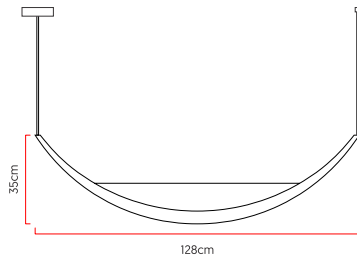

Reference: 1010
 Line: Wave
 Category: Pendant
 Description: Pendant Wave REF 1010
 Dimensions:
 • Height: 13.78in [35cm]
 • Width: 50.39in [128cm]
 • Length: 2.36in [6cm]

Weight: 0.000g
 Material: Natural wood veneer, MDF, Acrylic, Steel cables

LED panel.
 Color Temperature: 3000K
 CRI: 90
 Delivered lumens: 1700 lm
 Total power: 17w
 Input Voltage: 110V - 220V
 Input Frequency: 60 Hz

Standard support cables 79inch (other measures contact us)