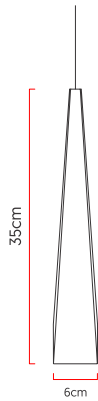

Reference: 1010
 Line: Wave
 Category: Pendant
 Description: Pendant Wave REF 1010
 Dimensions:
 • Height: 13.78in [35cm]
 • Width: 50.39in [128cm]
 • Length: 2.36in [6cm]

Weight: 0.000g
 Material: Natural wood veneer, MDF, Acrylic, Steel cables

LED panel.
 Color Temperature: 3000K
 CRI: 90
 Delivered lumens: 1700 lm
 Total power: 17w
 Input Voltage: 110V - 220V
 Input Frequency: 60 Hz

Standard support cables 79inch (other measures contact us)

08
Wood Platinum

09
Wood Rovere

10
Wood Linear Walnut

11
Wood Cinamomo

12
Wood Ironwood