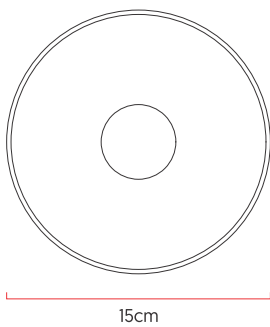

Finishing options

	01 Wood Imbuia		02 Wood Freijo
	03 Wood Walnut		04 Wood Teak
	05 Wood Pine		06 Wood Ebano
	07 Wood Ebano Macassar		08 Wood Platinum
	09 Wood Rovere		10 Wood Linear Walnut
	11 Wood Cinamomo		12 Wood Ironwood