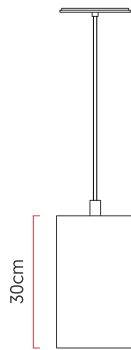

Finishing options

	01 Wood Imbuia		02 Wood Freijo
	03 Wood Walnut		04 Wood Teak
	05 Wood Pine		06 Wood Ebano
	07 Wood Ebano Macassar		08 Wood Platinum
	09 Wood Rovere		10 Wood Linear Walnut
	11 Wood Cinamomo		12 Wood Ironwood