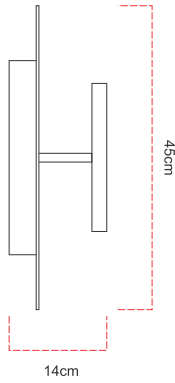

Reference: AR108
 Line: Radiance
 Category: Wall
 Description: Wall Radiance REF AR108
 Dimensions:
 • Length: 5.51in [14cm]
 • Diameter: 17.72in [45cm]

Weight: 2.000g
 Material: Natural wood veneer, MDF, Acrylic, Carbon steel

Integrated LED strip 1x driver housed in the luminaire
 Color Temperature: 3000K
 CRI: 90
 Luminous flux: 940 lm
 Delivered lumens: 470 lm
 Total power: 12w
 Input Voltage: 110V - 220V
 Input Frequency: 60 Hz
 Insulation: Class II