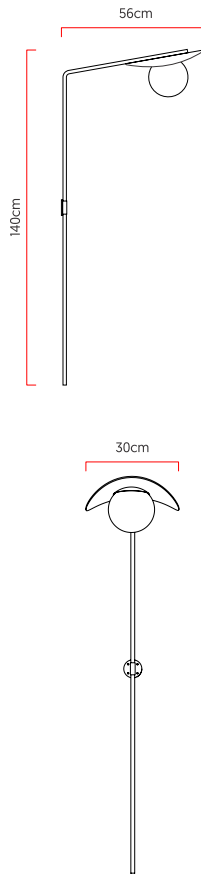

Reference: AR51
 Line: Madame
 Category: Wall
 Description: Wall Madame REF AR51
 Dimensions:
 • Height: 55.12in [140cm]
 • Width: 11.81in [30cm]
 • Length: 22.05in [56cm]

Weight: 3.000g
 Material: Natural wood veneer, MDF, Carbon steel, Glass

Socket: E27 1x (25W max. each) Fluorescent or LED bulbs not included
 Color Temperature: According to the bulb
 CRI: According to the bulb
 Luminous Flux: According to the bulb
 Delivered Lumens: According to the bulb
 Total Power: According to the bulb

Input Voltage: 110V - 220V
 Input Frequency: 60 Hz
 Insulation: Class II
 Use of incandescent bulbs is prohibited

Globo de vidro de 15cm de diâmetro

Finishing options

	01 Wood Imbuia		02 Wood Freijo
	03 Wood Walnut		04 Wood Teak
	05 Wood Pine		06 Wood Ebano
	07 Wood Ebano Macassar		08 Wood Platinum
	09 Wood Rovere		10 Wood Linear Walnut
	11 Wood Cinamomo		12 Wood Ironwood