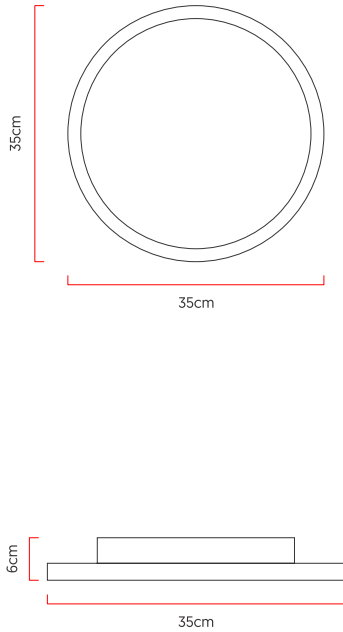

Reference: P130
 Line: Stone
 Category: Ceiling
 Description: Ceiling Stone REF P130
 Dimensions:
 • Height: 2.36in [6cm]
 • Diameter: 13.78in [35cm]

Weight: 0.000g
 Material: Natural wood veneer, MDF, Acrylic, Stone blade

Integrated LED strip 1x driver housed in the luminaire or ceiling
 Color Temperature: 3000K
 CRI: 90
 Luminous flux: 1716 lm
 Delivered lumens: 808 lm
 Total power: 23w
 Input Voltage: 110V - 220V
 Input Frequency: 60 Hz
 Insulation: Class II