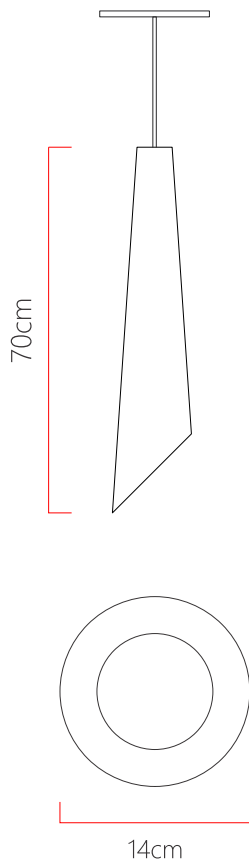

Finishing options

	01 Wood Imbuia		02 Wood Freijo
	03 Wood Walnut		04 Wood Teak
	05 Wood Pine		06 Wood Ebano
	07 Wood Ebano Macassar		08 Wood Platinum
	09 Wood Rovere		10 Wood Linear Walnut
	11 Wood Cinamomo		12 Wood Ironwood