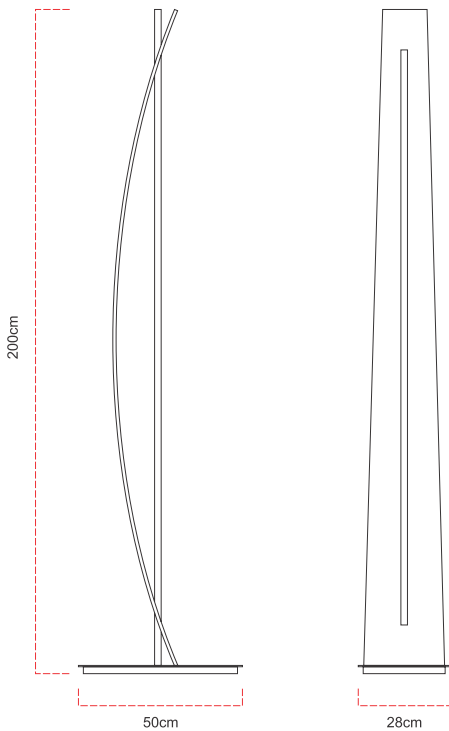

Reference: 5423  
 Line: Wave  
 Category: Floor  
 Description: Floor Wave REF 5423  
 Dimensions:  
 • Height: 78.74in [200cm]  
 • Width: 19.69in [50cm]  
 • Length: 11.02in [28cm]

Weight: 5.770g  
 Material: Natural wood veneer, MDF, Carbon steel, Silicone

Integrated LED strip 1x driver housed in the luminaire or external  
 Color Temperature: 3000K  
 CRI: 90  
 Luminous flux: 820 lm  
 Delivered lumens: 410 lm  
 Total power: 12w  
 Input Voltage: 110V - 220V  
 Input Frequency: 60 Hz  
 Insulation: Class II