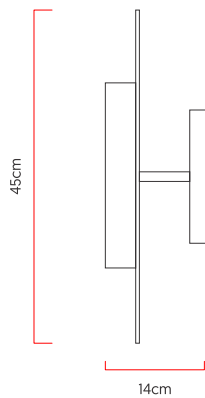

Reference: AR170
 Line: Stone
 Category: Wall
 Description: Wall Stone REF AR170
 Dimensions:
 • Length: 5.51in [14cm]
 • Diameter: 17.72in [45cm]

Weight: 0.000g
 Material: Natural wood veneer, MDF, Acrylic, Carbon steel, Stone blade

Integrated LED strip 1x driver housed in the luminaire
 Color Temperature: 3000K
 CRI: 90
 Luminous flux: 940 lm
 Delivered lumens: 470 lm
 Total power: 25w
 Input Voltage: 110V - 220V
 Input Frequency: 60 Hz
 Insulation: Class II