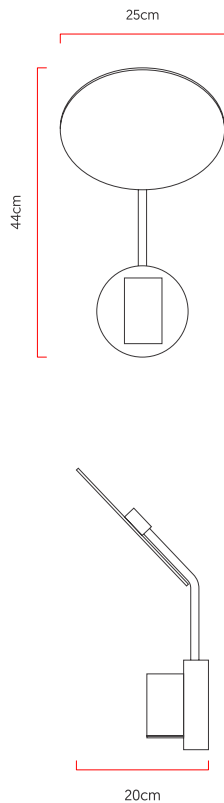

Finishing options

	01 Wood Imbuia		02 Wood Freijo
	03 Wood Walnut		04 Wood Teak
	05 Wood Pine		06 Wood Ebano
	07 Wood Ebano Macassar		08 Wood Platinum
	09 Wood Rovere		10 Wood Linear Walnut
	11 Wood Cinamomo		12 Wood Ironwood