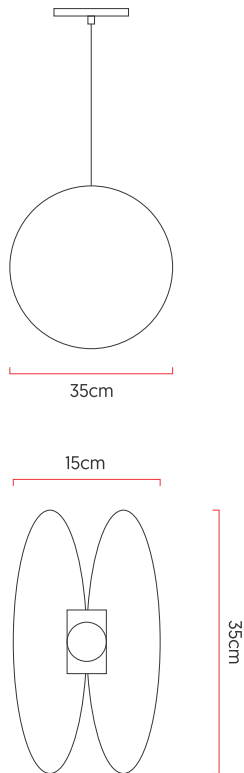

Finishing options

	01 Wood Imbuia		02 Wood Freijo
	03 Wood Walnut		04 Wood Teak
	05 Wood Pine		06 Wood Ebano
	07 Wood Ebano Macassar		08 Wood Platinum
	09 Wood Rovere		10 Wood Linear Walnut
	11 Wood Cinamomo		12 Wood Ironwood