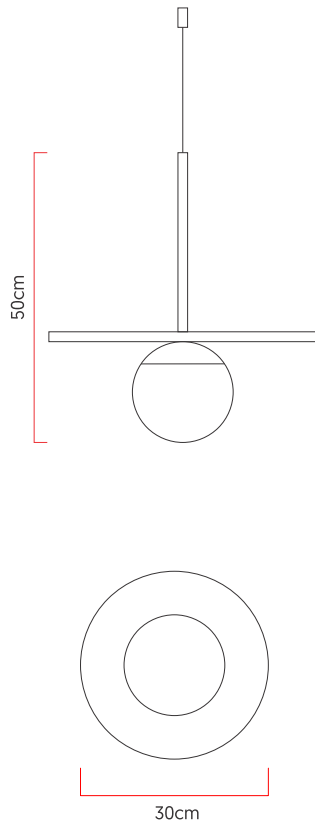

Finishing options

	01 Wood Imbuia		02 Wood Freijo
	03 Wood Walnut		04 Wood Teak
	05 Wood Pine		06 Wood Ebano
	07 Wood Ebano Macassar		08 Wood Platinum
	09 Wood Rovere		10 Wood Linear Walnut
	11 Wood Cinamomo		12 Wood Ironwood