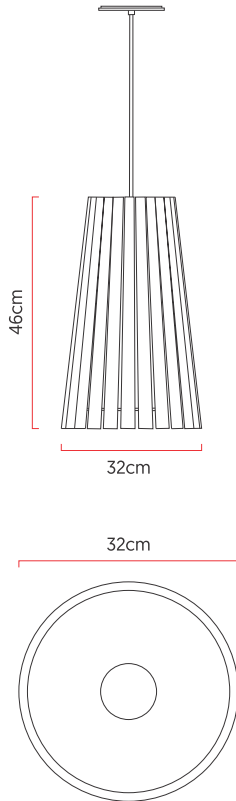

Finishing options

	01 Wood Imbuia		02 Wood Freijo
	03 Wood Walnut		04 Wood Teak
	05 Wood Pine		06 Wood Ebano
	07 Wood Ebano Macassar		08 Wood Platinum
	09 Wood Rovere		10 Wood Linear Walnut
	11 Wood Cinamomo		12 Wood Ironwood