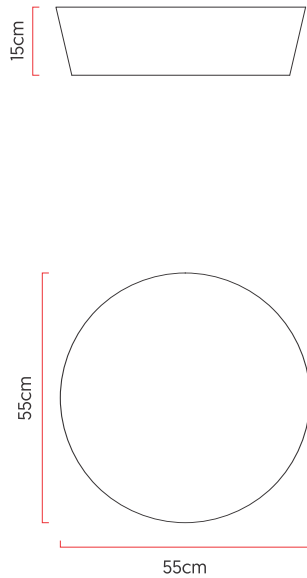

Finishing options

	01 Wood Imbuia		02 Wood Freijo
	03 Wood Walnut		04 Wood Teak
	05 Wood Pine		06 Wood Ebano
	07 Wood Ebano Macassar		08 Wood Platinum
	09 Wood Rovere		10 Wood Linear Walnut
	11 Wood Cinamomo		12 Wood Ironwood