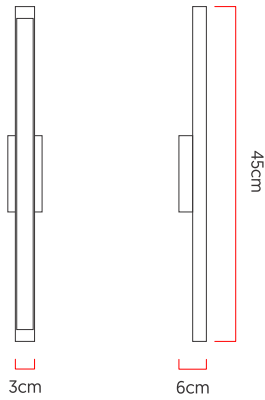

Reference: AR125
 Line: Slim
 Category: Wall
 Description: Wall Slim REF AR125
 Dimensions:
 • Height: 17.72in [45cm]
 • Width: 1.18in [3cm]
 • Length: 2.36in [6cm]

Weight: 0.500g
 Material: Natural wood veneer, MDF, Silicone

Integrated LED strip 1x driver housed in the luminaire
 Color Temperature: 3000K
 CRI: 90
 Luminous flux: 858 lm
 Delivered lumens: 404 lm
 Total power: 8w
 Input Voltage: 110V - 220V
 Input Frequency: 60 Hz
 Insulation: Class II