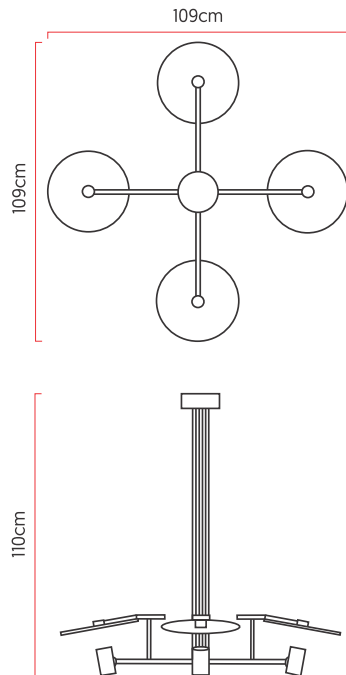

Finishing options

	01 Wood Imbuia		02 Wood Freijo
	03 Wood Walnut		04 Wood Teak
	05 Wood Pine		06 Wood Ebano
	07 Wood Ebano Macassar		08 Wood Platinum
	09 Wood Rovere		10 Wood Linear Walnut
	11 Wood Cinamomo		12 Wood Ironwood