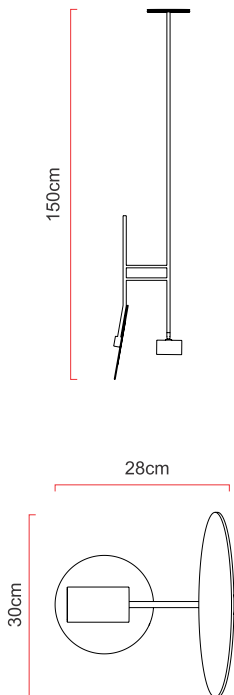

Finishing options

	01 Wood Imbuia		02 Wood Freijo
	03 Wood Walnut		04 Wood Teak
	05 Wood Pine		06 Wood Ebano
	07 Wood Ebano Macassar		08 Wood Platinum
	09 Wood Rovere		10 Wood Linear Walnut
	11 Wood Cinamomo		12 Wood Ironwood