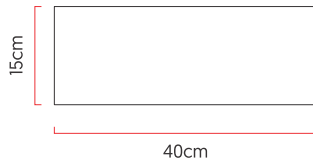

Finishing options

	01 Wood Imbuia		02 Wood Freijo
	03 Wood Walnut		04 Wood Teak
	05 Wood Pine		06 Wood Ebano
	07 Wood Ebano Macassar		08 Wood Platinum
	09 Wood Rovere		10 Wood Linear Walnut
	11 Wood Cinamomo		12 Wood Ironwood