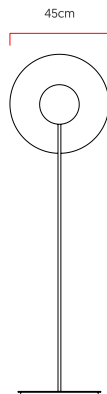

Reference: 5490
 Line: Radiance
 Category: Floor
 Description: Floor Radiance REF 5490
 Dimensions:
 • Height: 62.99in [160cm]
 • Width: 17.72in [45cm]
 • Length: 14.96in [38cm]

Weight: 5.000g
 Material: Natural wood veneer, MDF, Acrylic, Carbon steel

Integrated LED strip 1x driver housed in the luminaire or external
 Color Temperature: 3000K
 CRI: 90
 Luminous flux: 1620 lm
 Delivered lumens: 812 lm
 Total power: 32w
 Input Voltage: 110V - 220V
 Input Frequency: 60 Hz
 Insulation: Class II