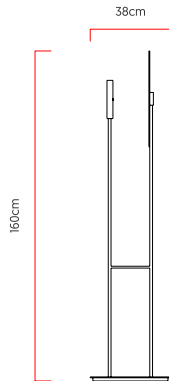

Reference: 5490
 Line: Radiance
 Category: Floor
 Description: Floor Radiance REF 5490
 Dimensions:
 • Height: 62.99in [160cm]
 • Width: 17.72in [45cm]
 • Length: 14.96in [38cm]

Weight: 5.000g
 Material: Natural wood veneer, MDF, Acrylic, Carbon steel

Integrated LED strip 1x driver housed in the luminaire or external
 Color Temperature: 3000K
 CRI: 90
 Luminous flux: 1620 lm
 Delivered lumens: 812 lm
 Total power: 32w
 Input Voltage: 110V - 220V
 Input Frequency: 60 Hz
 Insulation: Class II