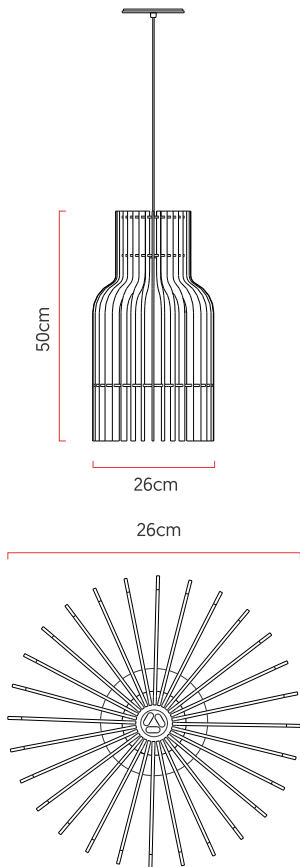

Finishing options

	01 Wood Imbuia		02 Wood Freijo
	03 Wood Walnut		04 Wood Teak
	05 Wood Pine		06 Wood Ebano
	07 Wood Ebano Macassar		08 Wood Platinum
	09 Wood Rovere		10 Wood Linear Walnut
	11 Wood Cinamomo		12 Wood Ironwood