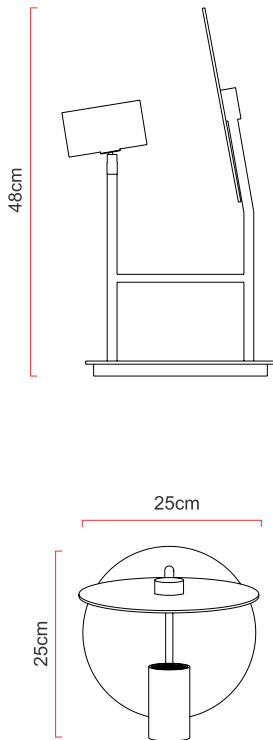

Finishing options

	01 Wood Imbuia		02 Wood Freijo
	03 Wood Walnut		04 Wood Teak
	05 Wood Pine		06 Wood Ebano
	07 Wood Ebano Macassar		08 Wood Platinum
	09 Wood Rovere		10 Wood Linear Walnut
	11 Wood Cinamomo		12 Wood Ironwood