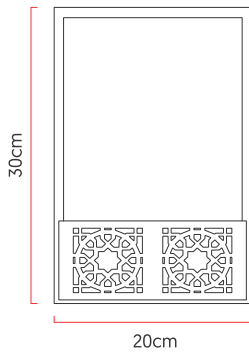

Finishing options

	01 Wood Imbuia		02 Wood Freijo
	03 Wood Walnut		04 Wood Teak
	05 Wood Pine		06 Wood Ebano
	07 Wood Ebano Macassar		08 Wood Platinum
	09 Wood Rovere		10 Wood Linear Walnut
	11 Wood Cinamomo		12 Wood Ironwood