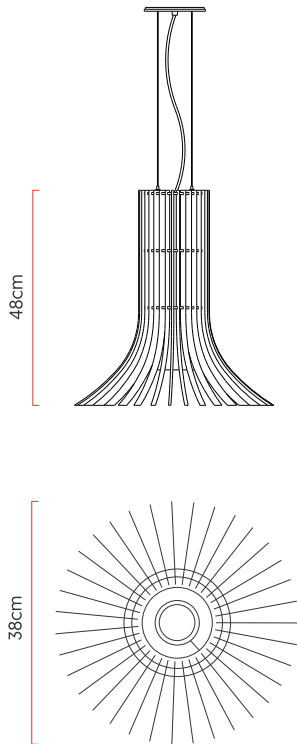

Finishing options

	01 Wood Imbuia		02 Wood Freijo
	03 Wood Walnut		04 Wood Teak
	05 Wood Pine		06 Wood Ebano
	07 Wood Ebano Macassar		08 Wood Platinum
	09 Wood Rovere		10 Wood Linear Walnut
	11 Wood Cinamomo		12 Wood Ironwood