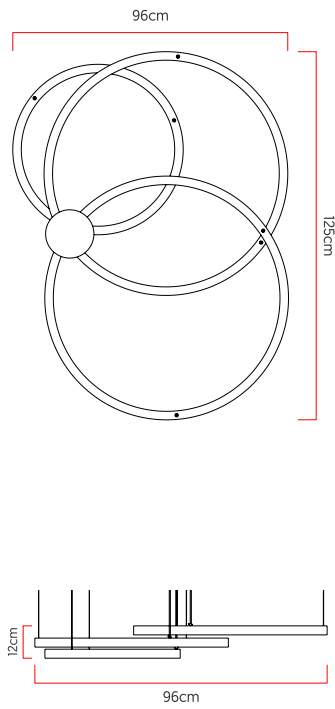

Reference: 1078
 Line: Led
 Category: Pendant
 Description: Pendant Led REF 1078
 Dimensions:
 • Height: 4.72in [12cm]
 • Width: 49.21in [125cm]
 • Length: 37.8in [96cm]

Weight: 6.000g
 Material: Natural wood veneer, MDF, Acrylic, Steel cables

Integrated LED strip 1x driver housed in the canopy or ceiling
 Color Temperature: 3000K
 CRI: 90
 Input Voltage: 110V - 220V
 Input Frequency: 60 Hz
 Insulation: Class II

Standard support cables 79inch (other measures contact us)