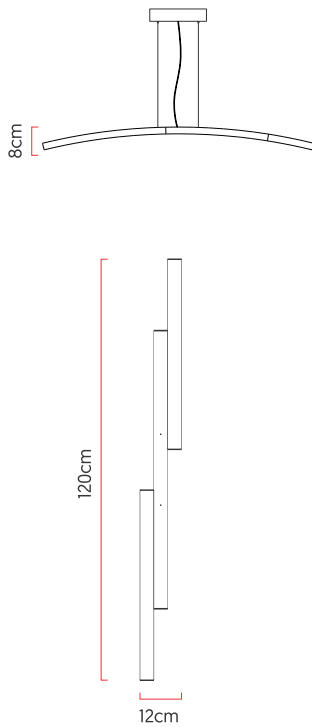

Reference: 910
 Line: Led
 Category: Pendant
 Description: Pendant Led REF 910
 Dimensions:
 • Height: 3.15in (8cm)
 • Width: 47.24in (120cm)
 • Length: 4.72in (12cm)

Weight: 1.200g
 Material: Natural wood veneer, MDF, Acrylic, Steel cables

Integrated LED strip 1x driver housed in the canopy or ceiling
 Color Temperature: 3000K
 CRI: 90
 Luminous flux: 2574 lm
 Delivered lumens: 1213 lm
 Total power: 34w
 Input Voltage: 110V - 220V
 Input Frequency: 60 Hz
 Insulation: Class II

Standard support cables 79inch (other measures contact us)

Finishing options

	01 Wood Imbuia		02 Wood Freijo
	03 Wood Walnut		04 Wood Teak
	05 Wood Pine		06 Wood Ebano
	07 Wood Ebano Macassar		08 Wood Platinum
	09 Wood Rovere		10 Wood Linear Walnut
	11 Wood Cinamomo		12 Wood Ironwood