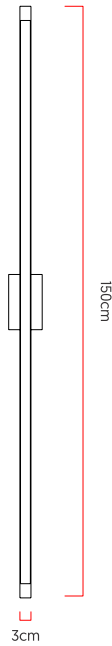

Reference: L112
 Line: Slim
 Category: Pendant
 Description: Pendant Slim REF L112
 Dimensions:
 • Height: 1.97in [5cm]
 • Width: 59.06in [150cm]
 • Length: 1.18in [3cm]

Weight: 1.500g
 Material: Natural wood veneer, MDF, Steel cables, Silicone

Integrated LED strip 1x driver housed in the canopy or ceiling
 Color Temperature: 3000K
 CRI: 90
 Luminous flux: 1716 lm
 Delivered lumens: 808 lm
 Total power: 25w
 Input Voltage: 110V - 220V
 Input Frequency: 60 Hz
 Insulation: Class II

Standard support cables 79inch [other measures contact us]

Finishing options

- | | | | |
|---|---------------------------|---|--------------------------|
|  | 01 Wood Imbuia |  | 02 Wood Freijo |
|  | 03 Wood Walnut |  | 04 Wood Teak |
|  | 05 Wood Pine |  | 06 Wood Ebano |
|  | 07 Wood Ebano Macassar |  | 08 Wood Platinum |
|  | 09 Wood Rovere |  | 10 Wood Linear Walnut |
|  | 11 Wood Cinamomo |  | 12 Wood Ironwood |