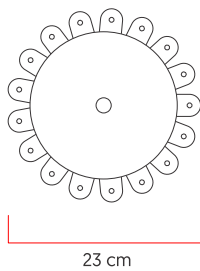

Finishing options

	01 Wood Imbuia		02 Wood Freijo
	03 Wood Walnut		04 Wood Teak
	05 Wood Pine		06 Wood Ebano
	07 Wood Ebano Macassar		08 Wood Platinum
	09 Wood Rovere		10 Wood Linear Walnut
	11 Wood Cinamomo		12 Wood Ironwood