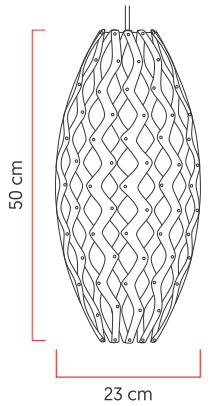

Finishing options

	01 Wood Imbuia		02 Wood Freijo
	03 Wood Walnut		04 Wood Teak
	05 Wood Pine		06 Wood Ebano
	07 Wood Ebano Macassar		08 Wood Platinum
	09 Wood Rovere		10 Wood Linear Walnut
	11 Wood Cinamomo		12 Wood Ironwood