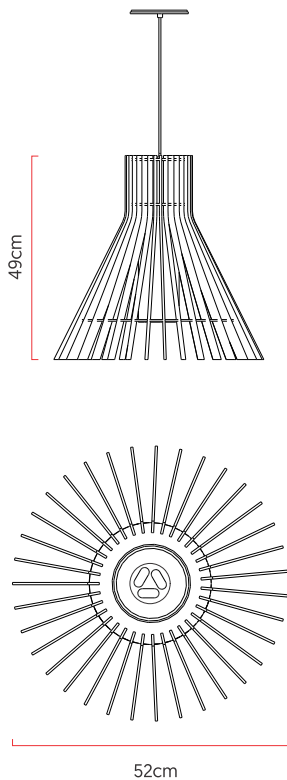

Finishing options

	01 Wood Imbuia		02 Wood Freijo
	03 Wood Walnut		04 Wood Teak
	05 Wood Pine		06 Wood Ebano
	07 Wood Ebano Macassar		08 Wood Platinum
	09 Wood Rovere		10 Wood Linear Walnut
	11 Wood Cinamomo		12 Wood Ironwood