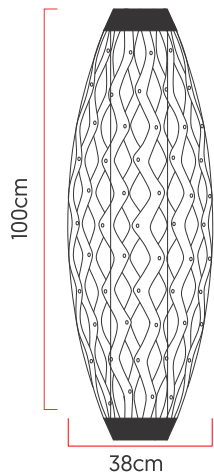

Finishing options

	01 Wood Imbuia		02 Wood Freijo
	03 Wood Walnut		04 Wood Teak
	05 Wood Pine		06 Wood Ebano
	07 Wood Ebano Macassar		08 Wood Platinum
	09 Wood Rovere		10 Wood Linear Walnut
	11 Wood Cinamomo		12 Wood Ironwood