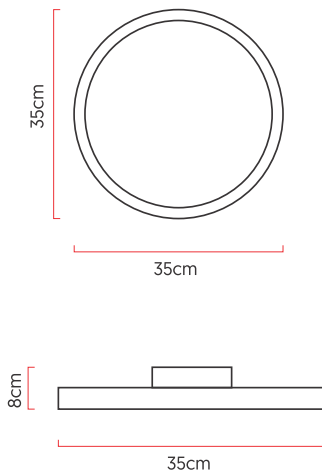

Reference: P65
 Line: Led
 Category: Ceiling
 Description: Ceiling Led REF P65
 Dimensions:
 • Height: 2.76in [7cm]
 • Diameter: 13.78in [35cm]

Weight: 1.100g
 Material: Natural wood veneer, MDF, Acrylic

Integrated LED strip 1x driver housed in the luminaire or ceiling
 Color Temperature: 3000K
 CRI: 90
 Luminous flux: 1716 lm
 Delivered lumens: 808 lm
 Total power: 23w
 Input Voltage: 110V - 220V
 Input Frequency: 60 Hz
 Insulation: Class II