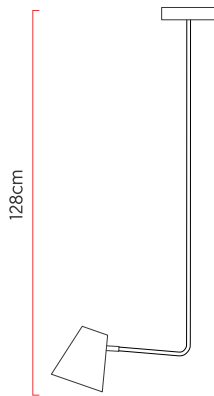

Finishing options

	01 Wood Imbuia		02 Wood Freijo
	03 Wood Walnut		04 Wood Teak
	05 Wood Pine		06 Wood Ebano
	07 Wood Ebano Macassar		08 Wood Platinum
	09 Wood Rovere		10 Wood Linear Walnut
	11 Wood Cinamomo		12 Wood Ironwood