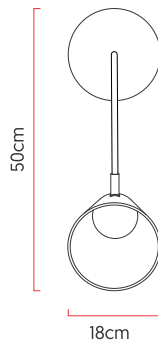

Finishing options

	01 Wood Imbuia		02 Wood Freijo
	03 Wood Walnut		04 Wood Teak
	05 Wood Pine		06 Wood Ebano
	07 Wood Ebano Macassar		08 Wood Platinum
	09 Wood Rovere		10 Wood Linear Walnut
	11 Wood Cinamomo		12 Wood Ironwood