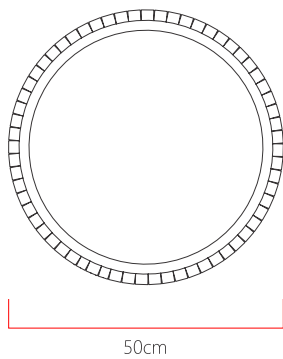

Finishing options

	01 Wood Imbuia		02 Wood Freijo
	03 Wood Walnut		04 Wood Teak
	05 Wood Pine		06 Wood Ebano
	07 Wood Ebano Macassar		08 Wood Platinum
	09 Wood Rovere		10 Wood Linear Walnut
	11 Wood Cinamomo		12 Wood Ironwood