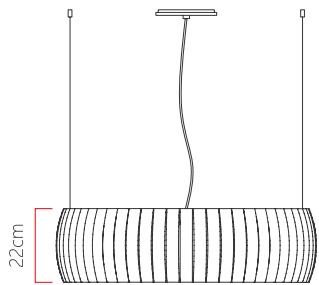

Finishing options

	01 Wood Imbuia		02 Wood Freijo
	03 Wood Walnut		04 Wood Teak
	05 Wood Pine		06 Wood Ebano
	07 Wood Ebano Macassar		08 Wood Platinum
	09 Wood Rovere		10 Wood Linear Walnut
	11 Wood Cinamomo		12 Wood Ironwood