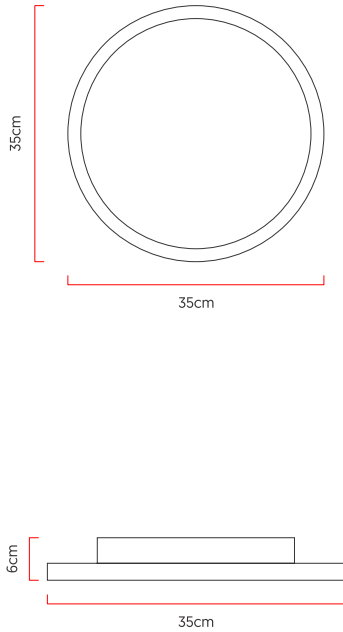

Reference: P140
 Line: Stone
 Category: Ceiling
 Description: Ceiling Stone REF P140
 Dimensions:
 • Height: 2.36in [6cm]
 • Diameter: 13.78in [35cm]

Weight: 0.000g
 Material: Natural wood veneer, MDF, Acrylic, Stone blade

Integrated LED strip 1x driver housed in the luminaire or ceiling
 Color Temperature: 3000K
 CRI: 90
 Luminous flux: 1716 lm
 Delivered lumens: 808 lm
 Total power: 23w
 Input Voltage: 110V - 220V
 Input Frequency: 60 Hz
 Insulation: Class II