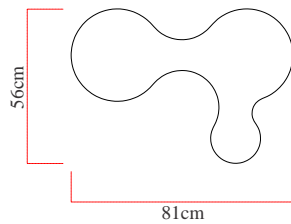

Finishing options

	01 Wood Imbuia		02 Wood Freijo
	03 Wood Walnut		04 Wood Teak
	05 Wood Pine		06 Wood Ebano
	07 Wood Ebano Macassar		08 Wood Platinum
	09 Wood Rovere		10 Wood Linear Walnut
	11 Wood Cinamomo		12 Wood Ironwood