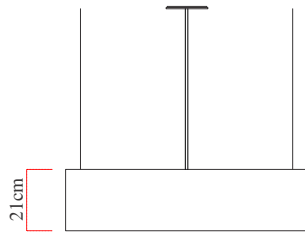

Finishing options

	01 Wood Imbuia		02 Wood Freijo
	03 Wood Walnut		04 Wood Teak
	05 Wood Pine		06 Wood Ebano
	07 Wood Ebano Macassar		08 Wood Platinum
	09 Wood Rovere		10 Wood Linear Walnut
	11 Wood Cinamomo		12 Wood Ironwood