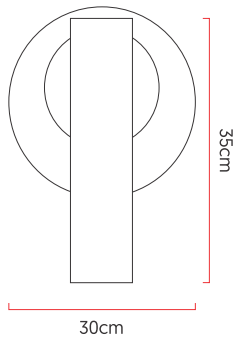

Finishing options

	01 Wood Imbuia		02 Wood Freijo
	03 Wood Walnut		04 Wood Teak
	05 Wood Pine		06 Wood Ebano
	07 Wood Ebano Macassar		08 Wood Platinum
	09 Wood Rovere		10 Wood Linear Walnut
	11 Wood Cinamomo		12 Wood Ironwood