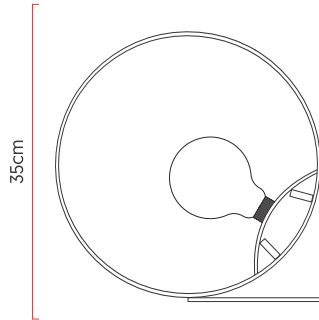

Reference: 5306  
 Line: Hoop  
 Category: Table  
 Description: Table Hoop REF 5306  
 Dimensions:  
 • Length: 11.81in [30cm]  
 • Diameter: 13.78in [35cm]

Weight: 1.000g  
 Material: Natural wood veneer, MDF

Socket: E27 1x (25W max. each) Fluorescent or LED bulbs not included  
 Color Temperature: According to the bulb  
 CRI: According to the bulb  
 Luminous Flux: According to the bulb  
 Delivered Lumens: According to the bulb  
 Total Power: According to the bulb