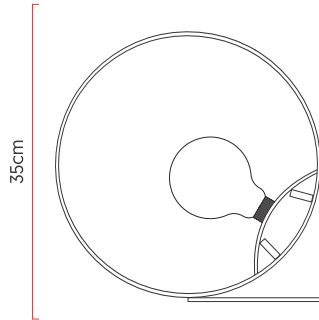

Finishing options

	01 Wood Imbuia		02 Wood Freijo
	03 Wood Walnut		04 Wood Teak
	05 Wood Pine		06 Wood Ebano
	07 Wood Ebano Macassar		08 Wood Platinum
	09 Wood Rovere		10 Wood Linear Walnut
	11 Wood Cinamomo		12 Wood Ironwood