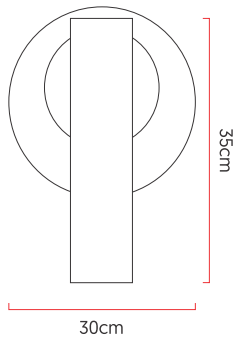

Reference: 5306  
 Line: Hoop  
 Category: Table  
 Description: Table Hoop REF 5306  
 Dimensions:  
 • Length: 11.81in [30cm]  
 • Diameter: 13.78in [35cm]

Weight: 1.000g  
 Material: Natural wood veneer, MDF

Socket: E27 1x (25W max. each) Fluorescent or LED bulbs not included  
 Color Temperature: According to the bulb  
 CRI: According to the bulb  
 Luminous Flux: According to the bulb  
 Delivered Lumens: According to the bulb  
 Total Power: According to the bulb