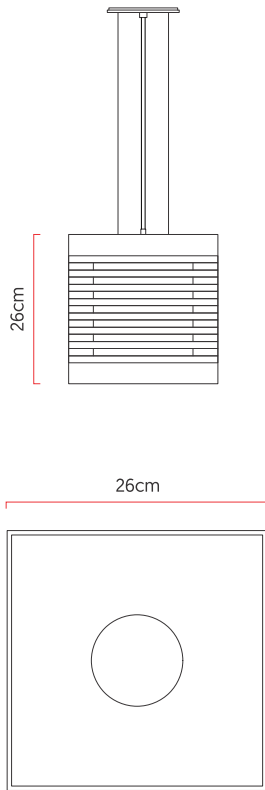

Finishing options

	01 Wood Imbuia		02 Wood Freijo
	03 Wood Walnut		04 Wood Teak
	05 Wood Pine		06 Wood Ebano
	07 Wood Ebano Macassar		08 Wood Platinum
	09 Wood Rovere		10 Wood Linear Walnut
	11 Wood Cinamomo		12 Wood Ironwood