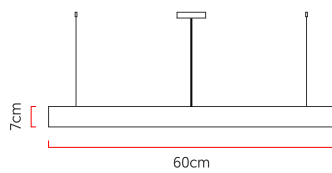

Finishing options

01
Wood Imbuia

02
Wood Freijo

03
Wood Walnut

04
Wood Teak

05
Wood Pine

06
Wood Ebano

07
Wood Ebano Macassar

08
Wood Platinum

09
Wood Rovere

10
Wood Linear Walnut

11
Wood Cinamomo

12
Wood Ironwood