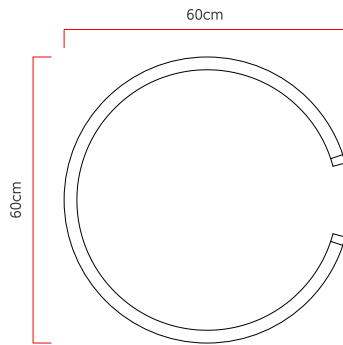

Reference: 1080
 Line: Slim
 Category: Pendant
 Description: Pendant Slim REF 1080
 Dimensions:
 • Height: 2.76in [7cm]
 • Diameter: 23.62in [60cm]

Weight: 0.000g
 Material: Natural wood veneer, MDF, Steel cables, Silicone

Integrated LED strip 1x driver housed in the canopy or ceiling
 Color Temperature: 3000K
 CRI: 90
 Luminous flux: 2059 lm
 Delivered lumens: 968 lm
 Total power: 32w
 Input Voltage: 110V - 220V
 Input Frequency: 60 Hz
 Insulation: Class II

Standard support cables 79inch (other measures contact us)

Finishing options

01
Wood Imbuia

02
Wood Freijo

03
Wood Walnut

04
Wood Teak

05
Wood Pine

06
Wood Ebano