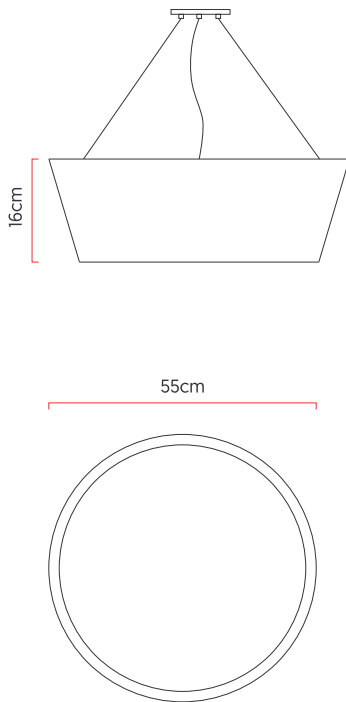

Finishing options

	01 Wood Imbuia		02 Wood Freijo
	03 Wood Walnut		04 Wood Teak
	05 Wood Pine		06 Wood Ebano
	07 Wood Ebano Macassar		08 Wood Platinum
	09 Wood Rovere		10 Wood Linear Walnut
	11 Wood Cinamomo		12 Wood Ironwood