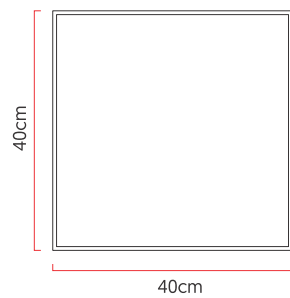

Finishing options

	01 Wood Imbuia		02 Wood Freijo
	03 Wood Walnut		04 Wood Teak
	05 Wood Pine		06 Wood Ebano
	07 Wood Ebano Macassar		08 Wood Platinum
	09 Wood Rovere		10 Wood Linear Walnut
	11 Wood Cinamomo		12 Wood Ironwood