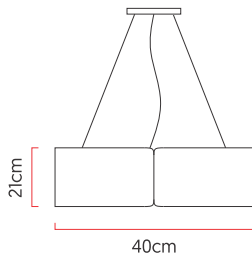

Finishing options

	01 Wood Imbuia		02 Wood Freijo
	03 Wood Walnut		04 Wood Teak
	05 Wood Pine		06 Wood Ebano
	07 Wood Ebano Macassar		08 Wood Platinum
	09 Wood Rovere		10 Wood Linear Walnut
	11 Wood Cinamomo		12 Wood Ironwood