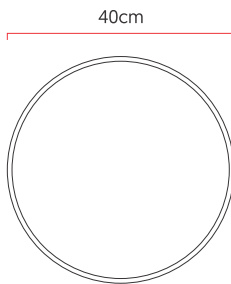

Finishing options

	01 Wood Imbuia		02 Wood Freijo
	03 Wood Walnut		04 Wood Teak
	05 Wood Pine		06 Wood Ebano
	07 Wood Ebano Macassar		08 Wood Platinum
	09 Wood Rovere		10 Wood Linear Walnut
	11 Wood Cinamomo		12 Wood Ironwood