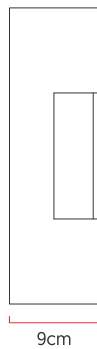

Finishing options

	01 Wood Imbuia		02 Wood Freijo
	03 Wood Walnut		04 Wood Teak
	05 Wood Pine		06 Wood Ebano
	07 Wood Ebano Macassar		08 Wood Platinum
	09 Wood Rovere		10 Wood Linear Walnut
	11 Wood Cinamomo		12 Wood Ironwood