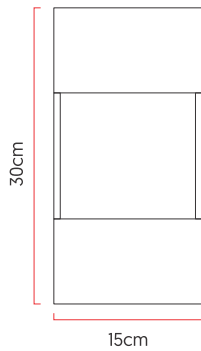

Finishing options

	01 Wood Imbuia		02 Wood Freijo
	03 Wood Walnut		04 Wood Teak
	05 Wood Pine		06 Wood Ebano
	07 Wood Ebano Macassar		08 Wood Platinum
	09 Wood Rovere		10 Wood Linear Walnut
	11 Wood Cinamomo		12 Wood Ironwood