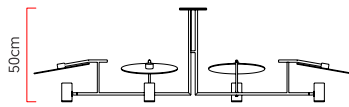

Finishing options

01
Wood Imbuia

02
Wood Freijo

03
Wood Walnut

04
Wood Teak

05
Wood Pine

06
Wood Ebano

07
Wood Ebano Macassar

08
Wood Platinum

09
Wood Rovere

10
Wood Linear Walnut

11
Wood Cinamomo

12
Wood Ironwood