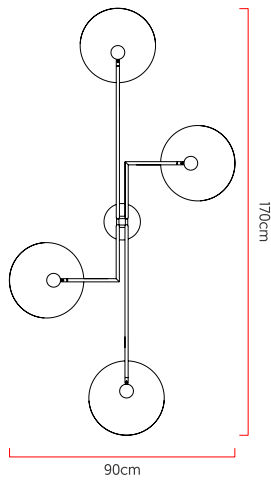

Finishing options

01
Wood Imbuia

02
Wood Freijo

03
Wood Walnut

04
Wood Teak

05
Wood Pine

06
Wood Ebano

07
Wood Ebano Macassar

08
Wood Platinum

09
Wood Rovere

10
Wood Linear Walnut

11
Wood Cinamomo

12
Wood Ironwood